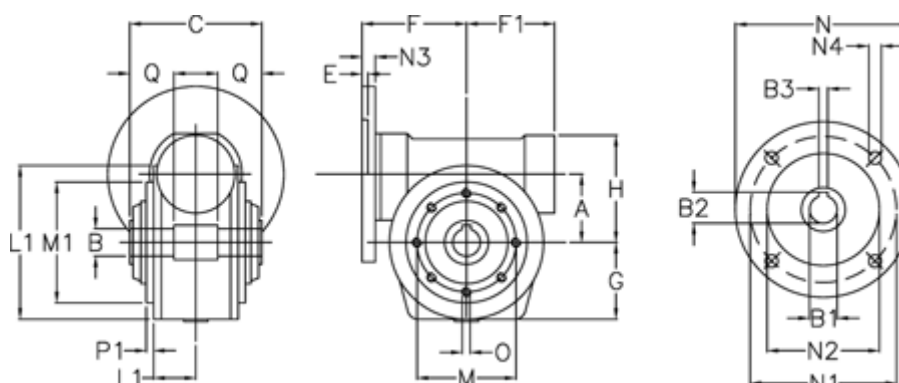

Data Sheet

Article number: 3902130010740

Description: Worm gear
VF 130-P-10-100B5, without lubrication

Measures

A = 130	F1 = 154	N1 = 215
B = 45 H7	G = 153	N2 = 180
B1 E7 = 28	H = 195	N3 = 17
B2 = 31.3	L = 250	N4 = 13
B3 H9 = 8	L1 = 78.5	O = M12x23
C = 165	M = 215	P1 = 4
E = 0.5	M1 = 180	Q = 52.5
F = 185	N = 250	